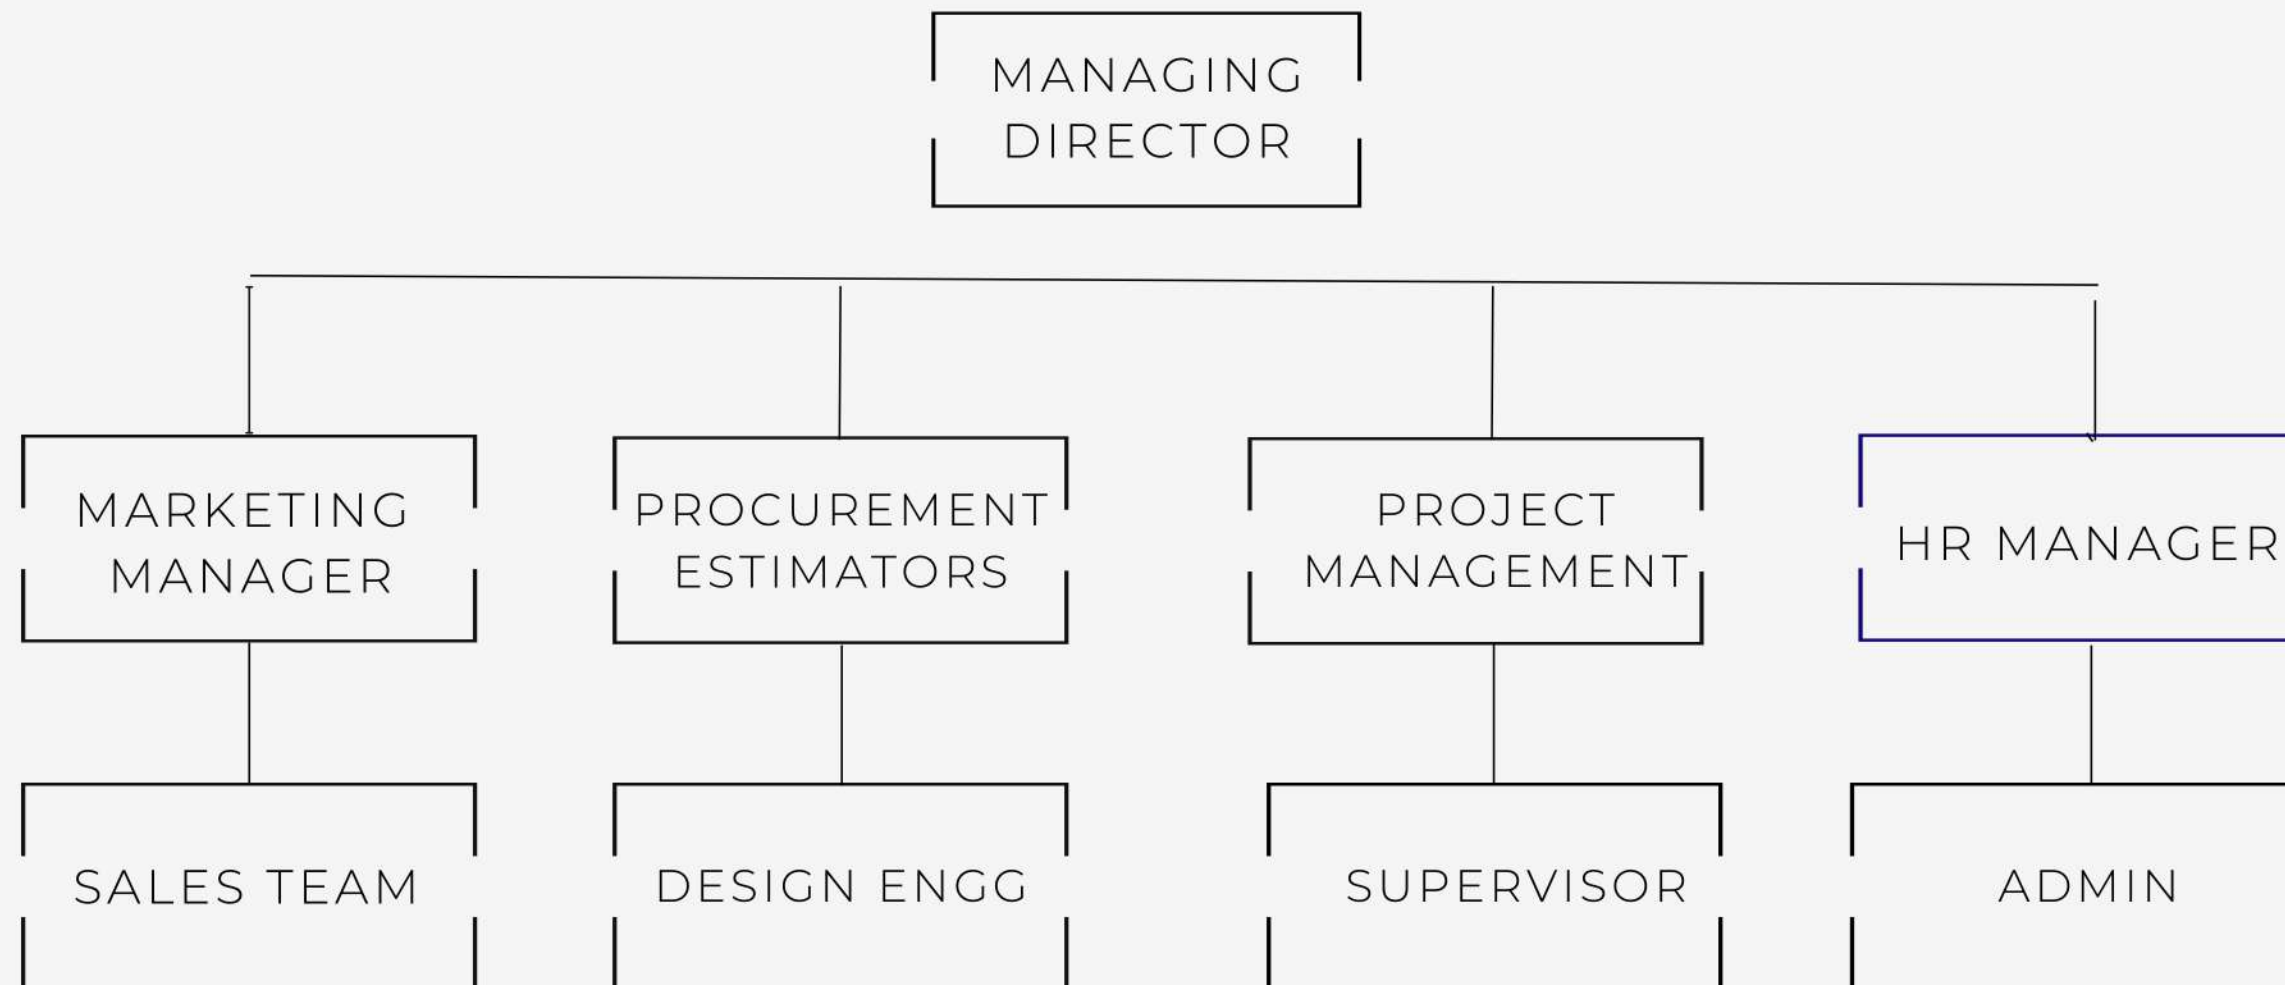

Organisation Chart